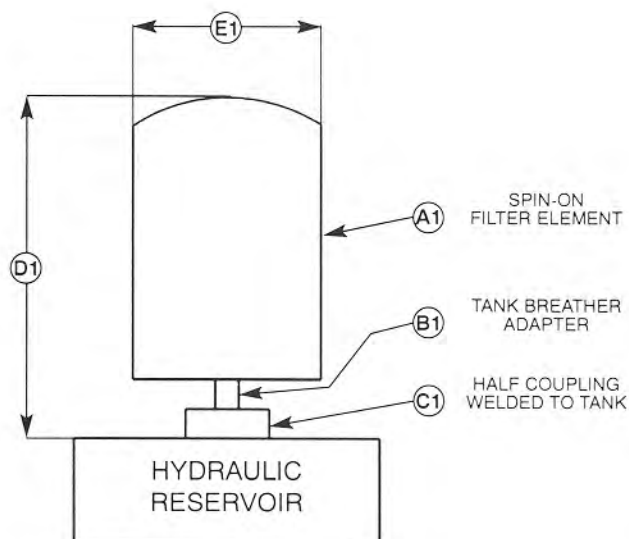

Tank Breather Adapter Part No.	A Overall Length	B Thread Length	C Male Pipe Thread	D Element Attachment Thread
TA8N12S	1.58"	.44"	1/2" NPT	3/4" - 16 UNF - 2A
TA12N16S	2.00"	.5"	3/4" NPT	1" - 12 UNF - 2A
TA20N24S	3"	.5"	1-1/4" NPT	1-1/2" - 16 UNF - 2A