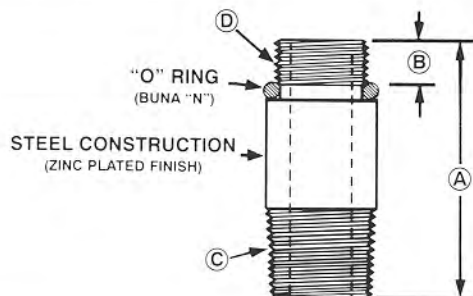

Tank Breather Adapter Part No.	A Overall Length	B Thread Length	C Male Pipe Thread	D Element Attachment Thread
TA8N12S	1.58"	.44"	1/2" NPT	3/4" - 16 UNF - 2A
TA12N16S	2.00"	.5"	3/4" NPT	1" - 12 UNF - 2A
TA20N24S	3"	.5"	1-1/4" NPT	1-1/2" - 16 UNF - 2A

Degree of Filtration	A1 Element P/N	B1 Tank Breather Adapter P/N	C1 Half Coupling Required	D1 Total Height	E1 Element Diameter	Max. Flow (air) GPM/SCFM
3 nom.	303	TA12N16S	3/4 NPT	7.25	3.7	15/112
3 abs.	303M	TA12N16S	3/4 NPT	7.25	3.7	17/124
10 nom.	310	TA12N16S	3/4 NPT	7.25	3.7	23/172
10 nom.	310AQ	TA12N16S	3/4 NPT	7.25	3.7	23/172
10 abs.	310M	TA12N16S	3/4 NPT	7.25	3.7	26/191
25 nom.	325	TA12N16S	3/4 NPT	7.25	3.7	23/172
25 abs.	325M	TA12N16S	3/4 NPT	7.25	3.7	26/191
141 abs.	3100	TA12N16S	3/4 NPT	7.25	3.7	31/229
10 nom.	2010X	TA8N12S	1/2 NPT	5.22	3.05	11/82
25 nom.	2025X	TA8N12S	1/2 NPT	5.22	3.05	12/91
40 nom.	2040X	TA8N12S	1/2 NPT	5.22	3.05	14/103
10 abs.	2010MX	TA8N12S	1/2 NPT	5.22	3.05	12/91
1 abs.	601M	TZ20N24S	1-1/4 NPT	13.07	5.1	29/220
3 nom.	603	TZ20N24S	1-1/4 NPT	13.07	5.1	42/314
3 nom.	603AQ	TZ20N24S	1-1/4 NPT	13.07	5.1	42/314
3 abs.	603M	TZ20N24S	1-1/4 NPT	13.07	5.1	47/349
6 abs.	606M	TZ20N24S	1-1/4 NPT	13.07	5.1	53/393
10 nom.	610	TZ20N24S	1-1/4 NPT	13.07	5.1	64/479
10 nom.	610AQ	TZ20N24S	1-1/4 NPT	13.07	5.1	64/479
10 abs.	610AQM	TZ20N24S	1-1/4 NPT	13.07	5.1	71/532
12 abs.	612M	TZ20N24S	1-1/4 NPT	13.07	5.1	80/599
25 nom.	625	TZ20N24S	1-1/4 NPT	13.07	5.1	71/532
25 abs.	625M	TZ20N24S	1-1/4 NPT	13.07	5.1	79/591
141 abs.	6100	TZ20N24S	1-1/4 NPT	13.07	5.1	85/639