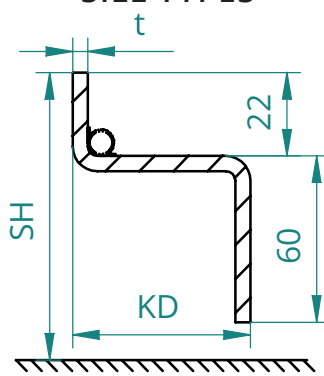

FRAME TYPES

NORMAL TOP AND SIDE FRAME
 type: **F1**

TOP AND SIDE FRAME WITH GASKET
 type: **F2***

SILL TYPES

type: **S1**

type: **S2**

type: **S3**

type: **S4**

KD** (MV 4298 N/G) = 45 mm
 KD** (MV 4360/4361 N/G) = 70 mm
 KD** (MV 4360/4361 W) = 60 mm

type: **S5**

type: **S6**

type: **S7**

type: **S8**

KD (MV 4298 N/G) = 49 mm
 KD (MV 4360/4361 N/G) = 73 mm
 KD (MV 4360/4361 W) = 63 mm

*GASKET FOR GASTIGHT AND WEATHERTIGHT DOOR TYPES