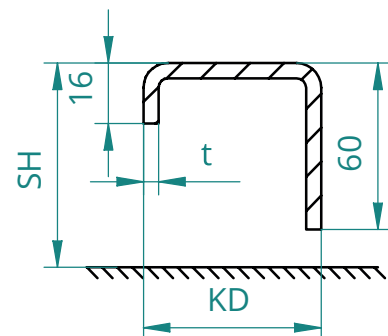

FRAME TYPES

NORMAL TOP AND SIDE FRAME
 type: **F1**

TOP AND SIDE FRAME WITH GASKET
 type: **F2***

SILL TYPES

type: **S1**

type: **S2**

type: **S3**

type: **S4**

KD** (MV 4298 N/G) = 45 mm
 KD** (MV 4360/4361 N/G) = 70 mm
 KD** (MV 4360/4361 W) = 60 mm

type: **S5**

type: **S6**

type: **S7**

type: **S8**

KD (MV 4298 N/G) = 49 mm
 KD (MV 4360/4361 N/G) = 73 mm
 KD (MV 4360/4361 W) = 63 mm