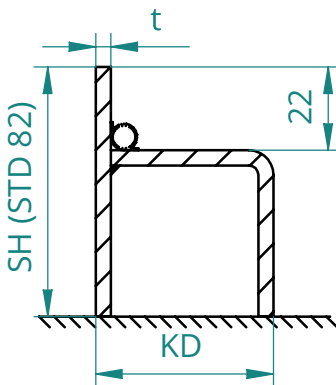

FRAME TYPES

NORMAL TOP AND SIDE FRAME
 type: **F1**

TOP AND SIDE FRAME WITH GASKET
 type: **F2***

SILL TYPES

type: **S1**

type: **S2**

type: **S3**

type: **S4**

KD** (MV 4298 N/G) = 45 mm
 KD** (MV 4360/4361 N/G) = 70 mm
 KD** (MV 4360/4361 W) = 60 mm

type: **S5**

type: **S6**

type: **S7**

type: **S8**

KD (MV 4298 N/G) = 49 mm
 KD (MV 4360/4361 N/G) = 73 mm
 KD (MV 4360/4361 W) = 63 mm