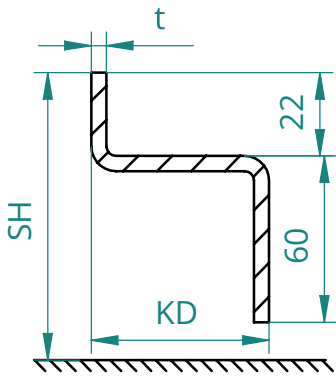

FRAME TYPES

NORMAL TOP AND SIDE FRAME
 type: **F1**

TOP AND SIDE FRAME WITH GASKET
 type: **F2***

SILL TYPES

type: **S1**

type: **S2**

type: **S3**

type: **S4**

KD** (MV 4298 N/G) = 45 mm
 KD** (MV 4360/4361 N/G) = 70 mm
 KD** (MV 4360/4361 W) = 60 mm

type: **S5**

type: **S6**

type: **S7**

type: **S8**

KD (MV 4298 N/G) = 49 mm
 KD (MV 4360/4361 N/G) = 73 mm
 KD (MV 4360/4361 W) = 63 mm

*GASKET FOR GASTIGHT AND WEATHERTIGHT DOOR TYPES