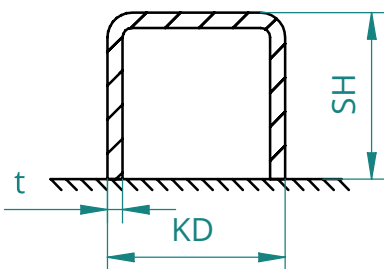

FRAME TYPES

NORMAL TOP AND SIDE FRAME
 type: **F1**

TOP AND SIDE FRAME WITH GASKET
 type: **F2***

SILL TYPES

type: **S1**

type: **S2**

type: **S3**

type: **S4**

KD** (MV 4298 N/G) = 45 mm
 KD** (MV 4360/4361 N/G) = 70 mm
 KD** (MV 4360/4361 W) = 60 mm

type: **S5**

type: **S6**

type: **S7**

type: **S8**

KD (MV 4298 N/G) = 49 mm
 KD (MV 4360/4361 N/G) = 73 mm
 KD (MV 4360/4361 W) = 63 mm

*GASKET FOR GASTIGHT AND WEATHERTIGHT DOOR TYPES