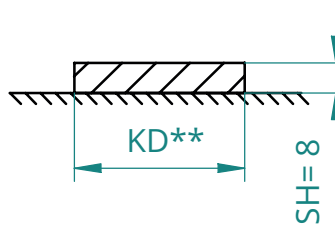

FRAME TYPES

NORMAL TOP AND SIDE FRAME
 type: **F1**

TOP AND SIDE FRAME WITH GASKET
 type: **F2***

SILL TYPES

type: **S1**

type: **S2**

type: **S3**

type: **S4**

KD** (MV 4298 N/G) = 45 mm
 KD** (MV 4360/4361 N/G) = 70 mm
 KD** (MV 4360/4361 W) = 60 mm

type: **S5**

type: **S6**

type: **S7**

type: **S8**

KD (MV 4298 N/G) = 49 mm
 KD (MV 4360/4361 N/G) = 73 mm
 KD (MV 4360/4361 W) = 63 mm