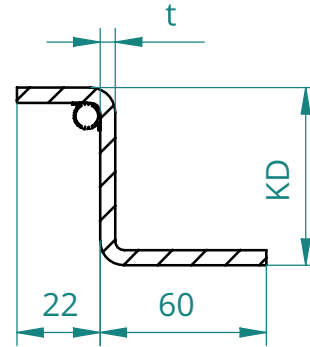

FRAME TYPES

NORMAL TOP AND SIDE FRAME
 type: **F1**

TOP AND SIDE FRAME WITH GASKET
 type: **F2***

SILL TYPES

type: **S1**

type: **S2**

type: **S3**

type: **S4**

KD** (MV 4298 N/G) = 45 mm
 KD** (MV 4360/4361 N/G) = 70 mm
 KD** (MV 4360/4361 W) = 60 mm

type: **S5**

type: **S6**

type: **S7**

type: **S8**

KD (MV 4298 N/G) = 49 mm
 KD (MV 4360/4361 N/G) = 73 mm
 KD (MV 4360/4361 W) = 63 mm