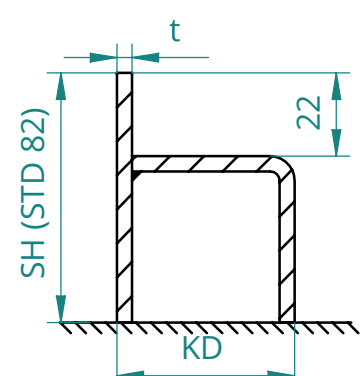

FRAME TYPES

NORMAL TOP AND SIDE FRAME
 type: **F1**

TOP AND SIDE FRAME WITH GASKET
 type: **F2***

SILL TYPES

type: **S1**

type: **S2**

type: **S3**

type: **S4**

KD** (MV 4298 N/G) = 45 mm
 KD** (MV 4360/4361 N/G) = 70 mm
 KD** (MV 4360/4361 W) = 60 mm

type: **S5**

type: **S6**

type: **S7**

type: **S8**

KD (MV 4298 N/G) = 49 mm
 KD (MV 4360/4361 N/G) = 73 mm
 KD (MV 4360/4361 W) = 63 mm