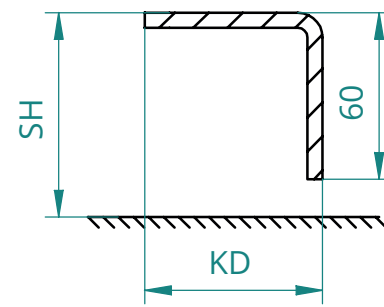

KD** (MV 4298 N/G) = 45 mm
 KD** (MV 4360/4361 N/G) = 70 mm
 KD** (MV 4360/4361 W) = 60 mm

type: **S5**

type: **S6**

type: **S7**

type: **S8**

KD (MV 4298 N/G) = 49 mm
 KD (MV 4360/4361 N/G) = 73 mm
 KD (MV 4360/4361 W) = 63 mm

*GASKET FOR GASTIGHT AND WEATHERTIGHT DOOR TYPES