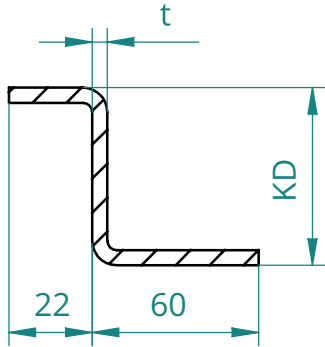

FRAME TYPES

NORMAL TOP AND SIDE FRAME
 type: **F1**

TOP AND SIDE FRAME WITH GASKET
 type: **F2***

SILL TYPES

type: **S1**

type: **S2**

type: **S3**

type: **S4**

KD** (MV 4298 N/G) = 45 mm
 KD** (MV 4360/4361 N/G) = 70 mm
 KD** (MV 4360/4361 W) = 60 mm

type: **S5**

type: **S6**

type: **S7**

type: **S8**

KD (MV 4298 N/G) = 49 mm
 KD (MV 4360/4361 N/G) = 73 mm
 KD (MV 4360/4361 W) = 63 mm